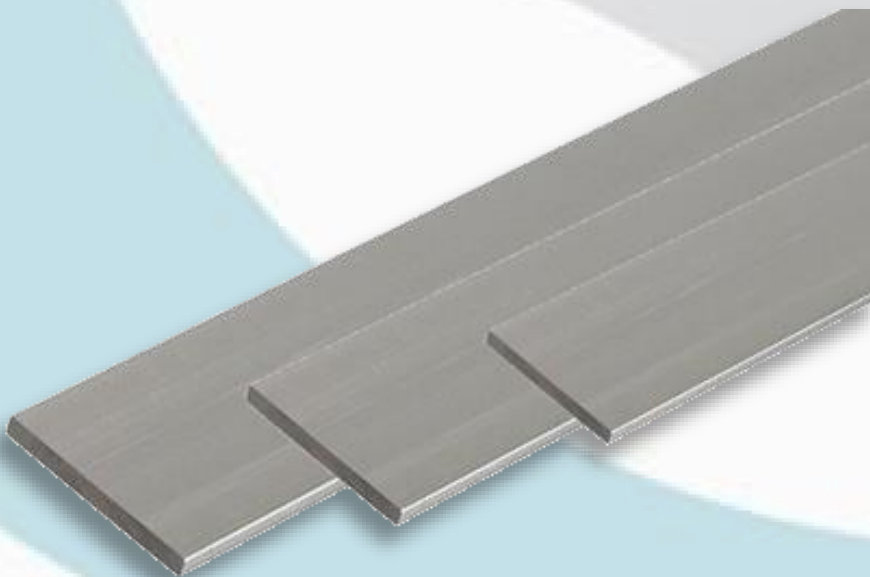

a (mm)	b (mm)	Theoretical* Weight (gr/m)
40,0	3,0	324,0
54,0	6,0	875,0
80,0	6,0	1.296,0