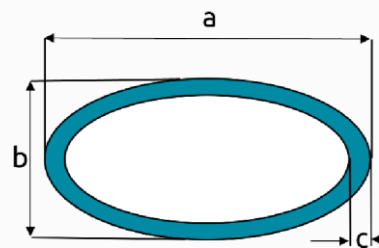

## Square Tubes

a (mm)	b (mm)	c (mm)	Theoretical* Weight (gr/m)
10,0	20,0	1,5	220,0
15,0	30,0	1,2	277,0
15,0	30,0	1,5	346,0
20,0	30,0	1,2	308,0
20,0	40,0	1,2	374,0
20,0	50,0	1,2	438,0
20,0	60,0	1,3	545,0
20,0	80,0	1,2	633,0
20,0	100,0	1,4	886,0
40,0	80,0	1,2	762,0

## Rectangular Tubes

$\Phi$ (mm)	s (mm)	Theoretical* Weight (gr/m)
25,0	1,5	282,0
32,0	2,0	500,0
42,0	2,0	670,0
50,0	2,3	930,0
60,0	1,2	600,0
70,0	1,2	702,0
95,0	2,5	1.961,0

## Round Tubes

a (mm)	b (mm)	Theoretical* Weight (gr/m)
40,0	3,0	324,0
54,0	6,0	875,0
80,0	6,0	1.296,0

## Flat Bars

a (mm)	b(mm)	c(mm)	Theoretical* Weight (gr/m)
40,0	8,0	1,05	226,0
42,0	22,0	1,50	422,0
50,0	10,0	1,10	322,0