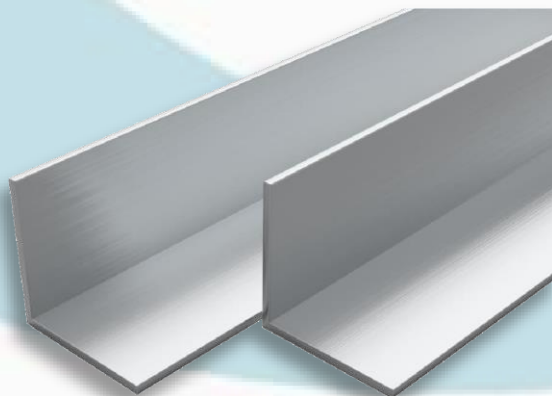

a (mm)	c (mm)	Theoretical * Weight (gr/m)
20,0	1,2	126,0
25,0	1,2	159,0
30,0	1,2	191,0
30,0	2,8	462,0
40,0	1,2	256,0
40,0	2,8	584,0
40,0	4,0	821,0
50,0	1,2	322,0

L Profiles Symmetrical