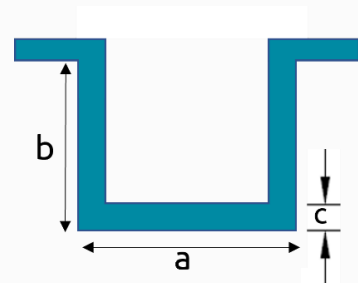

a (mm)	b (mm)	c (mm)	Theoretical* Weight (gr/m)
23,0	15,0	0,8	111,0
34,8	15,0	0,8	137,0
36,0	10,0	0,9	132,0
77,0	22,0	1,6	509,0
120,0	45,0	1,5	841,0

Reveal Beads