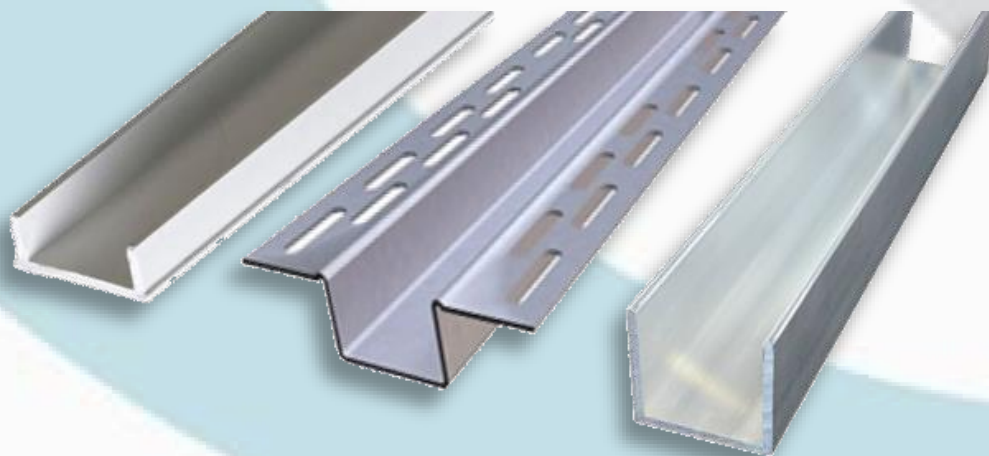

a (mm)	b (mm)	c (mm)	Theoretical* Weight (gr/m)
23,0	15,0	0,8	111,0
34,8	15,0	0,8	137,0
36,0	10,0	0,9	132,0
77,0	22,0	1,6	509,0
120,0	45,0	1,5	841,0

Reveal Beads