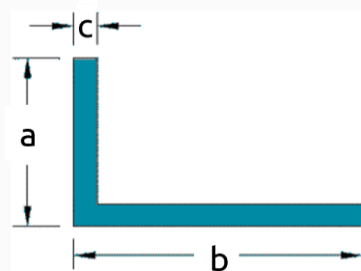

a (mm)	b (mm)	c (mm)	Theoretical* Weight (gr/m)
20,0	30,0	1,2	158,0
20,0	40,0	1,2	190,0
20,0	80,0	1,2	320,0
20,0	100,0	1,2	385,0
25,0	50,0	1,3	259,0
25,0	60,0	1,3	294,0