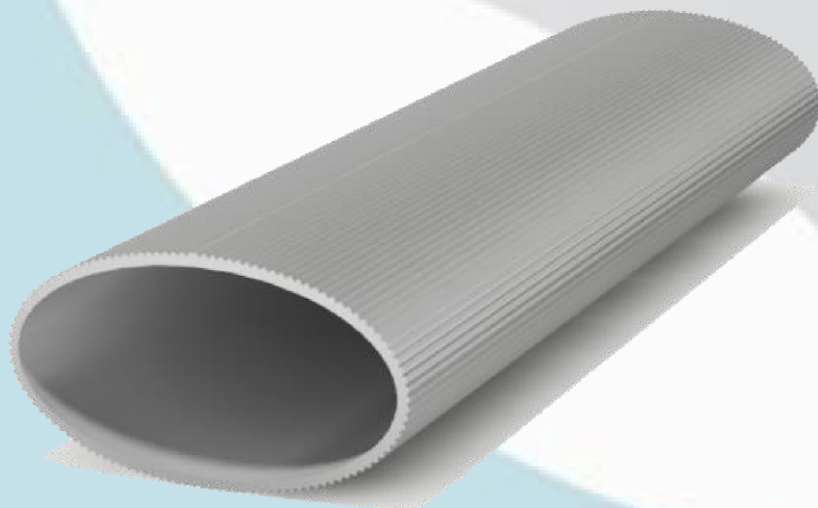

a (mm)	b(mm)	c(mm)	Theoretical* Weight (gr/m)
40,0	8,0	1,05	226,0
42,0	22,0	1,50	422,0
50,0	10,0	1,10	322,0