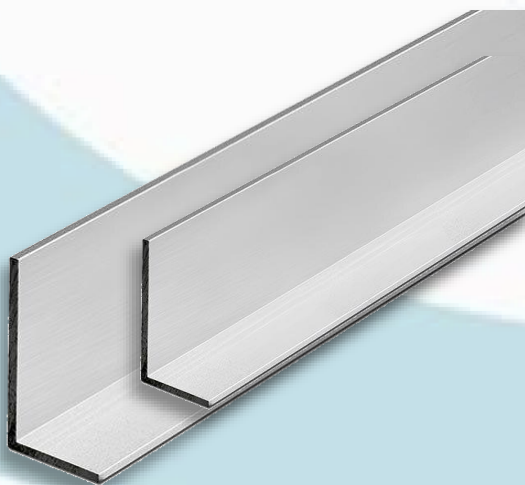

L Profiles asymmetrical