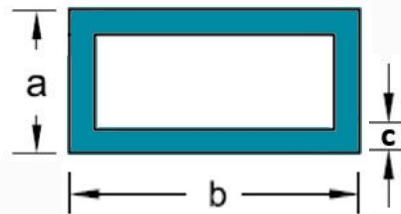

a (mm)	b (mm)	c (mm)	Theoretical* Weight (gr/m)
10,0	20,0	1,5	220,0
15,0	30,0	1,2	277,0
15,0	30,0	1,5	346,0
20,0	30,0	1,2	308,0
20,0	40,0	1,2	374,0
20,0	50,0	1,2	438,0
20,0	60,0	1,3	545,0
20,0	80,0	1,2	633,0
20,0	100,0	1,4	886,0
40,0	80,0	1,2	762,0

Rectangular Tubes