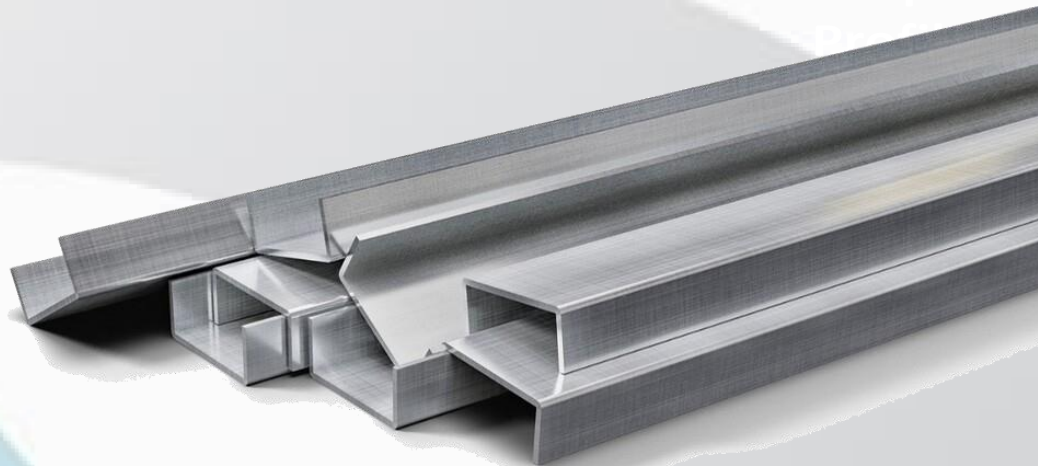

metaloumin.gr

Special

METALOUMIN
ALUMINIUM SYSTEMS SINCE 1969

20 AG. FANOURIU STR., KTIPTO AHARNAI, GR 136 78, ATHENS, GREECE
TEL: +30 210 2463630, FAX: +30 210 2464471, Web: www.metaloumin.gr, Email: export@metaloumin.gr